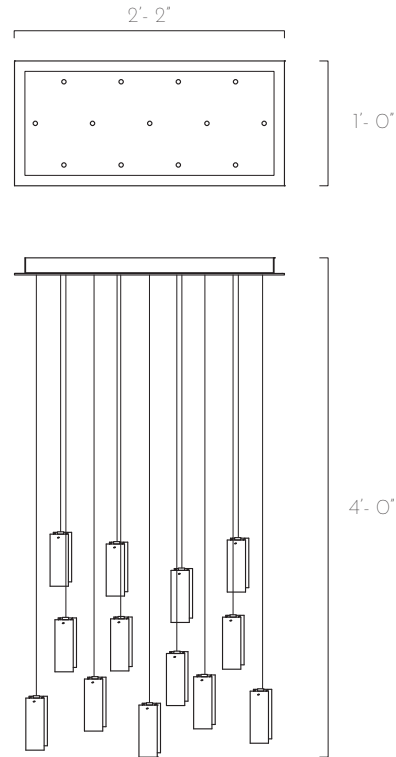

## 13 PENDANTS RECTANGULAR CHANDELIER

### TECHINCAL SPECIFICATIONS

**Designed by**  
AM Studio Team

**Category**  
Pendant Chandelier

**Canopy Finish**  
Powder coated metal in Flat White/ Sparkle Silver

**Canopy Size**  
26\"L x 12\"W x 1.5\"H

**Pendant Colour**  
Red with Clear (4x units), Amber with Clear (5x units),  
Green with Clear (4x units)

**Pendant Size**  
2\"W x 1\"D x 5\"H

**Total Drop**  
4\"H + 2' extra wire for adjustment

**Bulb**  
Dimmable G4 LED - 12V - 2W